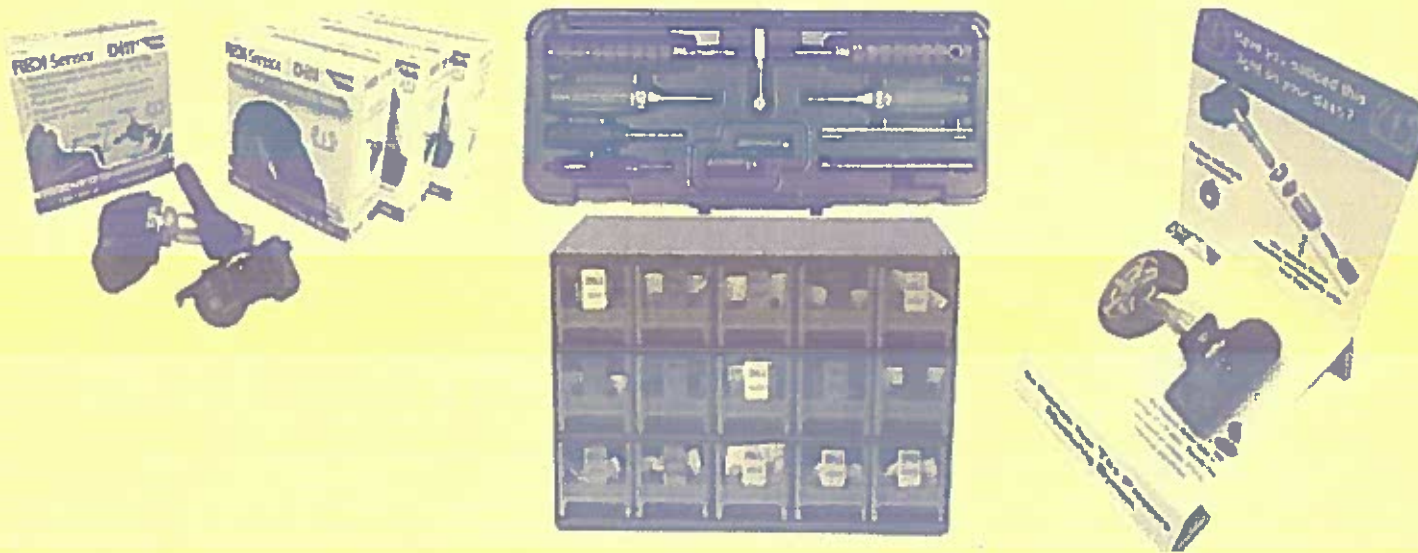

The DILL 7415-A Professional TPMS Kit Includes:

4 of each Dill Redi Sensor (7001HP-R, 7002A, 7003, 7004),
5112A Service Kit Cabinet (180 pc's) and Receive a FREE
Dill 8200 Tool Kit and Dill 9700 Counter Aid.