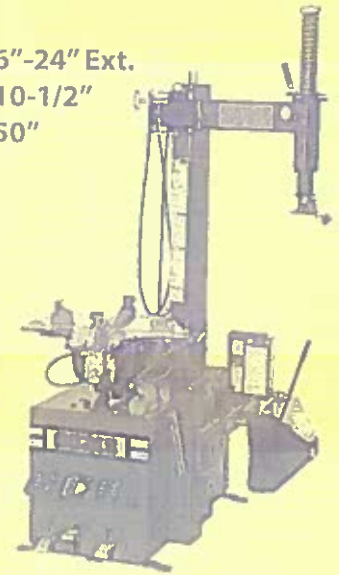

70XEF3 / 70XAF3
70XEH3 / 70XAH3

The 70X3 Rim Clamp Tire Changer features Best-In-Class Clamping Capacity (external clamping from 6" to 28" with Grip Max Plus clamp upgrade), Patented Robo-Arm Helper Device to efficiently change low profile or run flat tires, and a Hybrid Duckhead Mount/Demount tool combining advantages of plastic and metal heads.

Includes: Cabinet, upgraded high spoke mount/demount head, duck head roller, grip max clamps, plastic protectors for clamps - bead loosener and lift tool, lube and lube bucket bracket.

Call for Quote!

COATS

RC-45E

Specifications:

Clamping Range: 6"-24" Ext.
Max Rim Width: 10-1/2"
Max Tire Diameter: 50"

Call for Quote!

The Coats RC-55 Rim Clamp Tire Changer is built upon the high standards of the legendary Coats Rim Clamp tire changer. The RC Robo-Arm keeps the top bead in the drop center during mounting, allowing technicians to change difficult wheels with ease.

Call for Quote!

Specifications:

Clamping Range: 6"-24" Ext.
Max Rim Width: 10-1/2"
Max Tire Diameter: 50"

Prices in effect while quantities last or until 12/29/17

Online Ordering Now Available!

Three Warehouses
To Serve You!