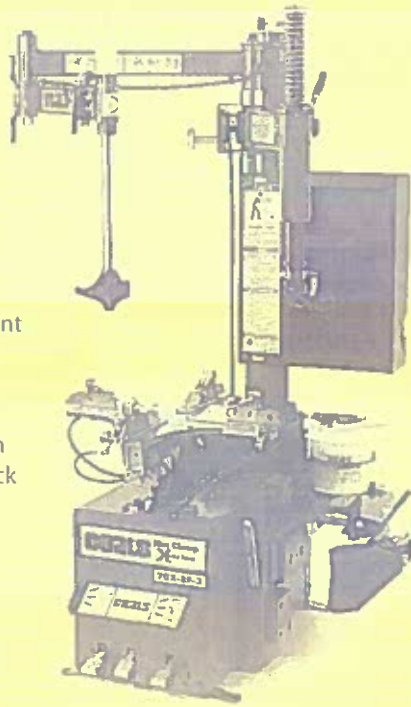

70XEF3 / 70XAF3
70XEH3 / 70XAH3

The 70X3 Rim Clamp Tire Changer features Best-In-Class Clamping Capacity (external clamping from 6" to 28" with Grip Max Plus clamp upgrade), Patented Robo-Arm Helper Device to efficiently change low profile or run flat tires, and a Hybrid Duckhead Mount/Demount tool combining advantages of plastic and metal heads.

Includes: Cabinet, upgraded high spoke mount/demount head, duck head roller, grip max clamps, plastic protectors for clamps - bead loosener and lift tool, lube and lube bucket bracket.

Call for Quote!

COATS