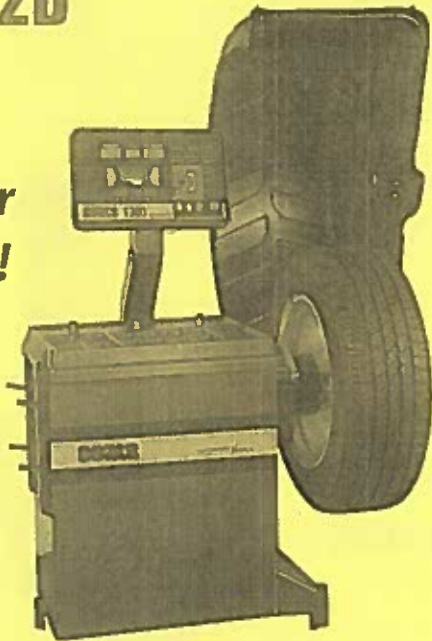

Coats Tire Balancers

10/1/17

1300-2D

COATS

1500-3D

**Call for
Quote!**

**Call for
Quote!**

Features Include: Coats Direct Drive System (a combined motor and spindle pre-balanced assembly that always stays calibrated to zero), Behind-The-Spoke Tape On Weight Placement (making it faster and easier to keep the wheel weights hidden from view) and Static-On-Screen (which simultaneously displays both static and dynamic unbalance data).

Specifications:

Balancing Modes: **8**
 Tire Diameter: **Up to 44"**
 Wheel Width: **2" to 20"**
 Max Tire Weight: **150 lbs.**
 Shaft Diameter: **40mm**
 Power Requirement: **220v/1PH, 220v/3PH**

The new Coats 1500 Direct Drive Wheel Balancer features legendary reliability with state of the art capability.

The 1500 is powered by Direct Drive (a combined motor and spindle pre-balanced assembly that always stays calibrated at zero). Other features include laser guided operation, stop and lock and 8 double sided collets.

Specifications:

Balancing Modes: **8**
 Tire Diameter: **Up to 44"**
 Wheel Width: **2" to 20"**
 Shaft Diameter: **40mm**
 Power Requirement: **220v/1PH, 220v/3PH**

Prices in effect while quantities last or until 12/29/17