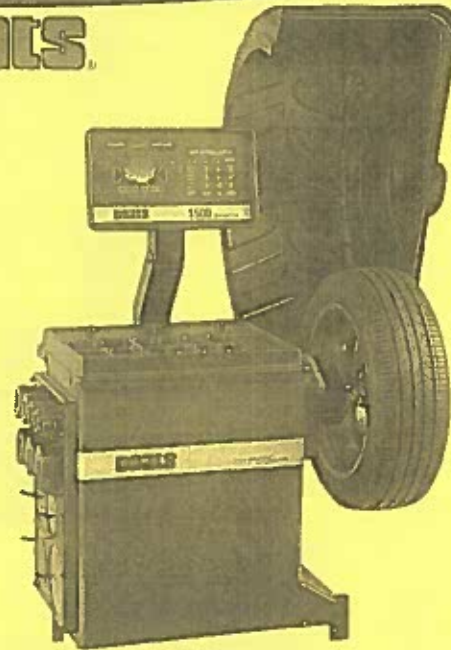

Coats Tire Balancers

10/1/17

1300-2D

COATS

1500-3D

**Call for
Quote!**

**Call for
Quote!**

Features Include: Coats Direct Drive System (a combined motor and spindle pre-balanced assembly that always stays calibrated to zero), Behind-The-Spoke Tape On Weight Placement (making it faster and easier to keep the wheel weights hidden from view) and Static-On-Screen (which simultaneously displays both static and dynamic unbalance data).

Specifications:

Balancing Modes: **8**
 Tire Diameter: **Up to 44"**
 Wheel Width: **2" to 20"**
 Max Tire Weight: **150 lbs.**
 Shaft Diameter: **40mm**
 Power Requirement: **220v/1PH, 220v/3PH**

The new Coats 1500 Direct Drive Wheel Balancer features legendary reliability with state of the art capability.

The 1500 is powered by Direct Drive (a combined motor and spindle pre-balanced assembly that always stays calibrated at zero). Other features include laser guided operation, stop and lock and 8 double sided collets.

70XEF3 / 70XAF3
70XEH3 / 70XAH3

The 70X3 Rim Clamp Tire Changer features Best-In-Class Clamping Capacity (external clamping from 6" to 28" with Grip Max Plus clamp upgrade), Patented Robo-Arm Helper Device to efficiently change low profile or run flat tires, and a Hybrid Duckhead Mount/Demount tool combining advantages of plastic and metal heads.