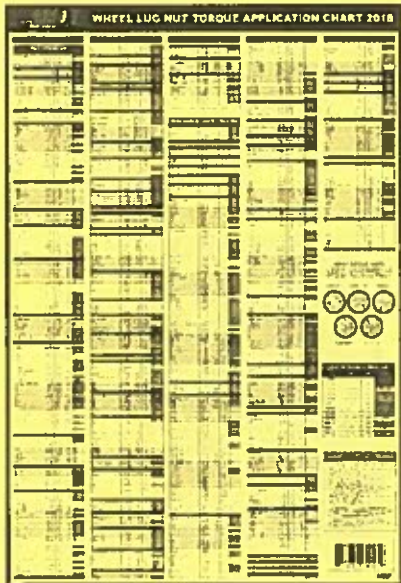

## 2018 Lug Nut Torque Chart

- Wall Chart Measuring 26-3/4" x 39-1/4"
- Provides lug nut specifications for cars and light trucks to model year 2018.
- For use with original equipment wheels.
- Laminated for durability.
- Shipped in protective mailing tube.
- Similar to Tire Guides Lug Nut Torque Chart.

### Micro-Adjustable Torque Wrench

- Dual scale, calibrated dual direction.
- Positive lock with spring loaded pull down lock ring.
- Fast, accurate and easy to set.
- Easy to read laser marked scale.
- Ergonomic comfort grip.
- **Range:** 50-250 ft/lbs.
- **Accuracy:** +/- 4% clockwise and +/- 6% CCW, from 20% to 100% of full scale.