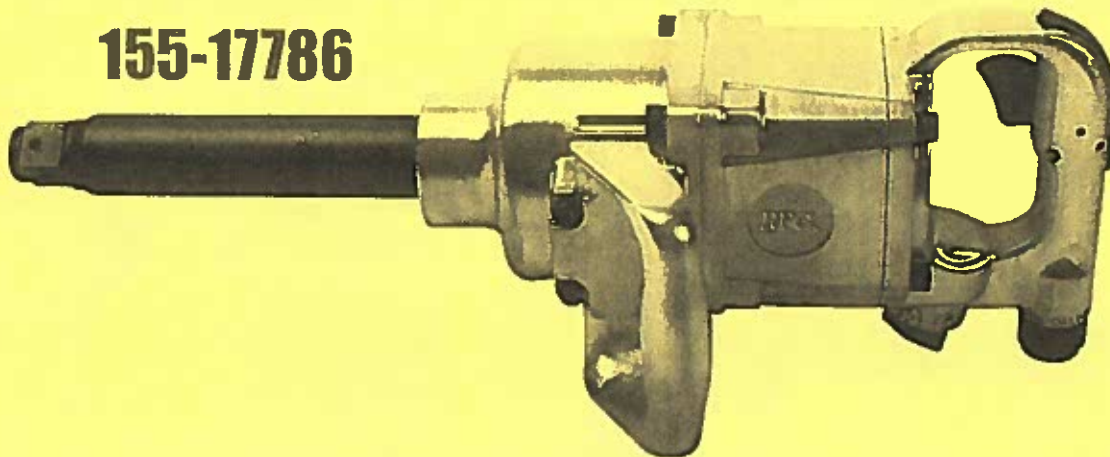

RPG 1" Air Wrenches

Both above air wrenches available with 5 spline anvils.
Please aks our customer service team for more details!

PART #	DESCRIPTION	FREE SPEED	WORKING TORQUE	MAX TORQUE	WEIGHT	PRICE EACH
155-17786	RPG 1" Dr. Air Wrench	4,500 RPM	1,600-1,800 ft/lbs.	1,800 ft/lbs.	26.59 lbs.	\$375.00
155-12856	RPG 1" Dr. Air Wrench	5,000 RPM	1,800-2,000 ft/lbs.	2,000 ft/lbs.	27.6 lbs.	\$375.00