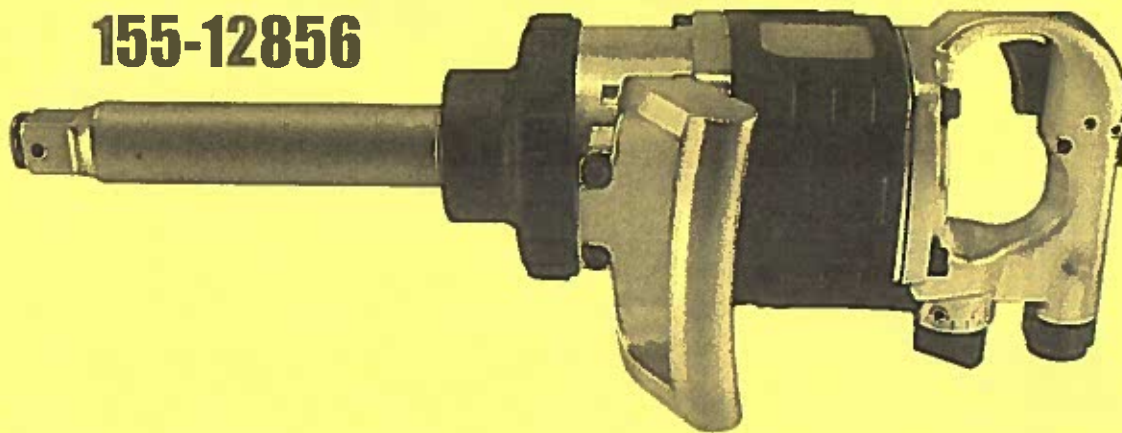

RPG 1" Air Wrenches

Both above air wrenches available with 5 spline anvils.
Please aks our customer service team for more details!

PART #	DESCRIPTION	FREE SPEED	WORKING TORQUE	MAX TORQUE	WEIGHT	PRICE EACH
155-17786	RPG 1" Dr. Air Wrench	4,500 RPM	1,600-1,800 ft/lbs.	1,800 ft/lbs.	26.59 lbs.	\$375.00
155-12856	RPG 1" Dr. Air Wrench	5,000 RPM	1,800-2,000 ft/lbs.	2,000 ft/lbs.	27.6 lbs.	\$375.00