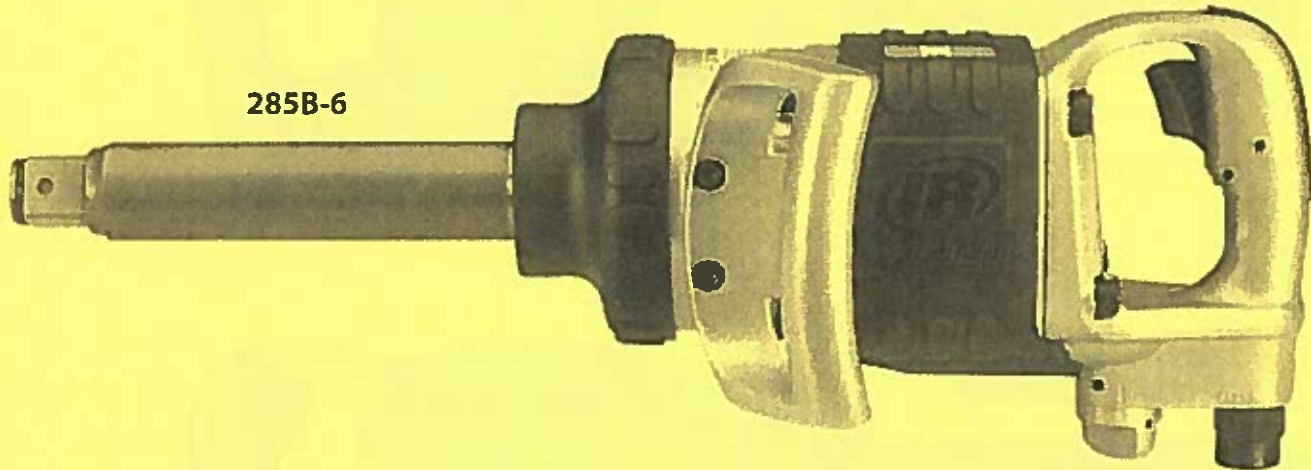

Ingersoll Rand Special Offer

280,611

August 13th, 2018

Prices Expire September 28th, 2018 or while quantities last.

Purchase a IR 285B-6 1" Dr. Air Wrench / Get a RPG Buffer For a Penny!

**\$77.00
Value**

158-10873 Applications:

For quick work of tire patchwork and roughing up low areas for recapping, tire scuffing and cleaning tire moldings. Includes rear exhaust hose assembly!

PART #	DESCRIPTION	PRICE EACH
285B-6	IR 1" Dr. Air Wrench	\$468.00

Model No.	Free Speed RPM	Working Torque	Max Torque	Weight	Length
285B-6	5,000 RPM	100-1,000 ft/lbs.	1,450 ft/lbs.	27.3 lbs.	20.1"
327LS	2,800 RPM	N/A	N/A	2.2 lbs.	8.3"

Online Ordering Now Available!

Three Warehouses
To Serve You!