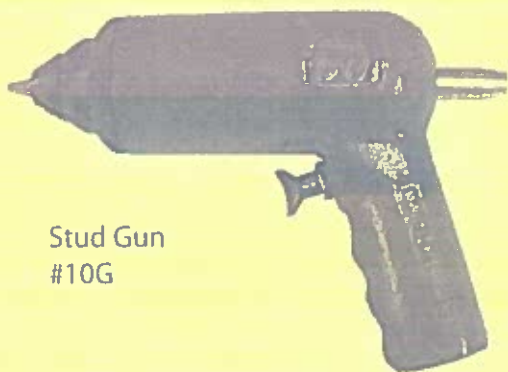

#10G Stud Gun

Stud Gun
#10G