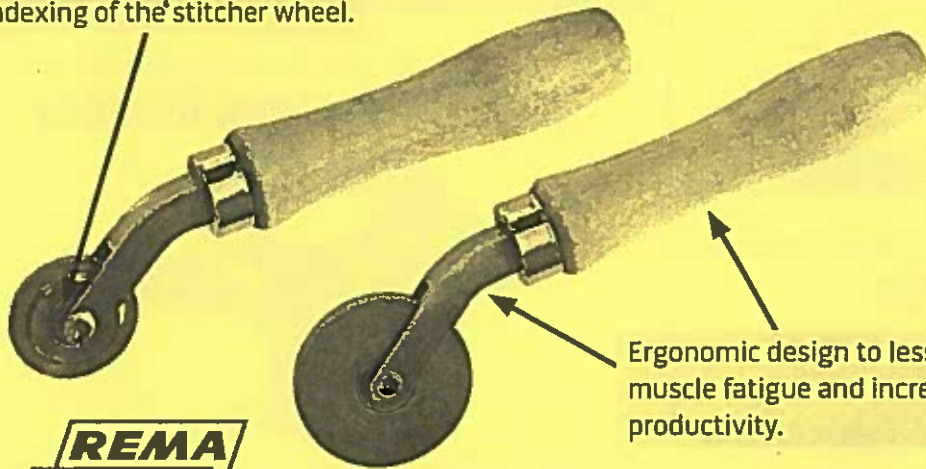

NEW PRODUCT OFFERING

600

October 22nd, 2018

Prices Expire December 31st, 2018 or while quantities last.

REMA GOOSENECK STITCHERS

The newly designed GOOSENECK STITCHER has been proven to enhance stitching performance, providing ample pressure at all points on the tire without causing muscle fatigue for the tire technician.

The easy maneuverability of the Gooseneck Stitcher into the sidewall ensures proper surface preparation and installation of patches.

THE GOOSENECK STITCHER OFFERS...

- Robust, Corrugated Stitcher
- Ball Bearing
- Ergonomic Design
- Efficiency and Comfort
- Enhanced Stitching Performance
- Easy maneuverability

Ball bearing for longer life, smooth movement and indexing of the stitcher wheel.

Ergonomic design to lessen muscle fatigue and increase productivity.

PART #	DESCRIPTION	PRICE EACH
30GN	Gooseneck Stitcher 1-1/2" Dia. x 1/8" W	\$9.99
6005GN	Gooseneck Stitcher 2" Dia. x 1/4" W	\$10.75