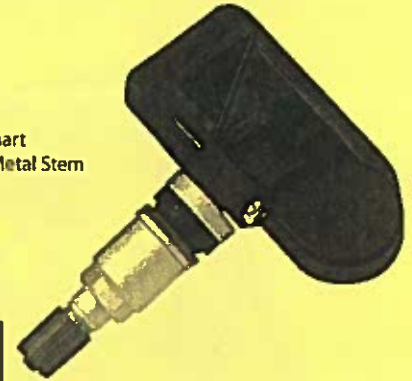

## Programmable Smart Sensor One

Programmable Universal TPMS Sensor

**17-43041**  
Programmable Smart  
Sensor One with Rubber Stem

**17-43042**  
Programmable Smart  
Sensor One with Metal Stem

PART #	DESCRIPTION	PRICE EACH
17-43041	Smart Sensor One (Rubber Stem)	\$38.00
17-43042	Smart Sensor One (Metal Stem)	\$38.00